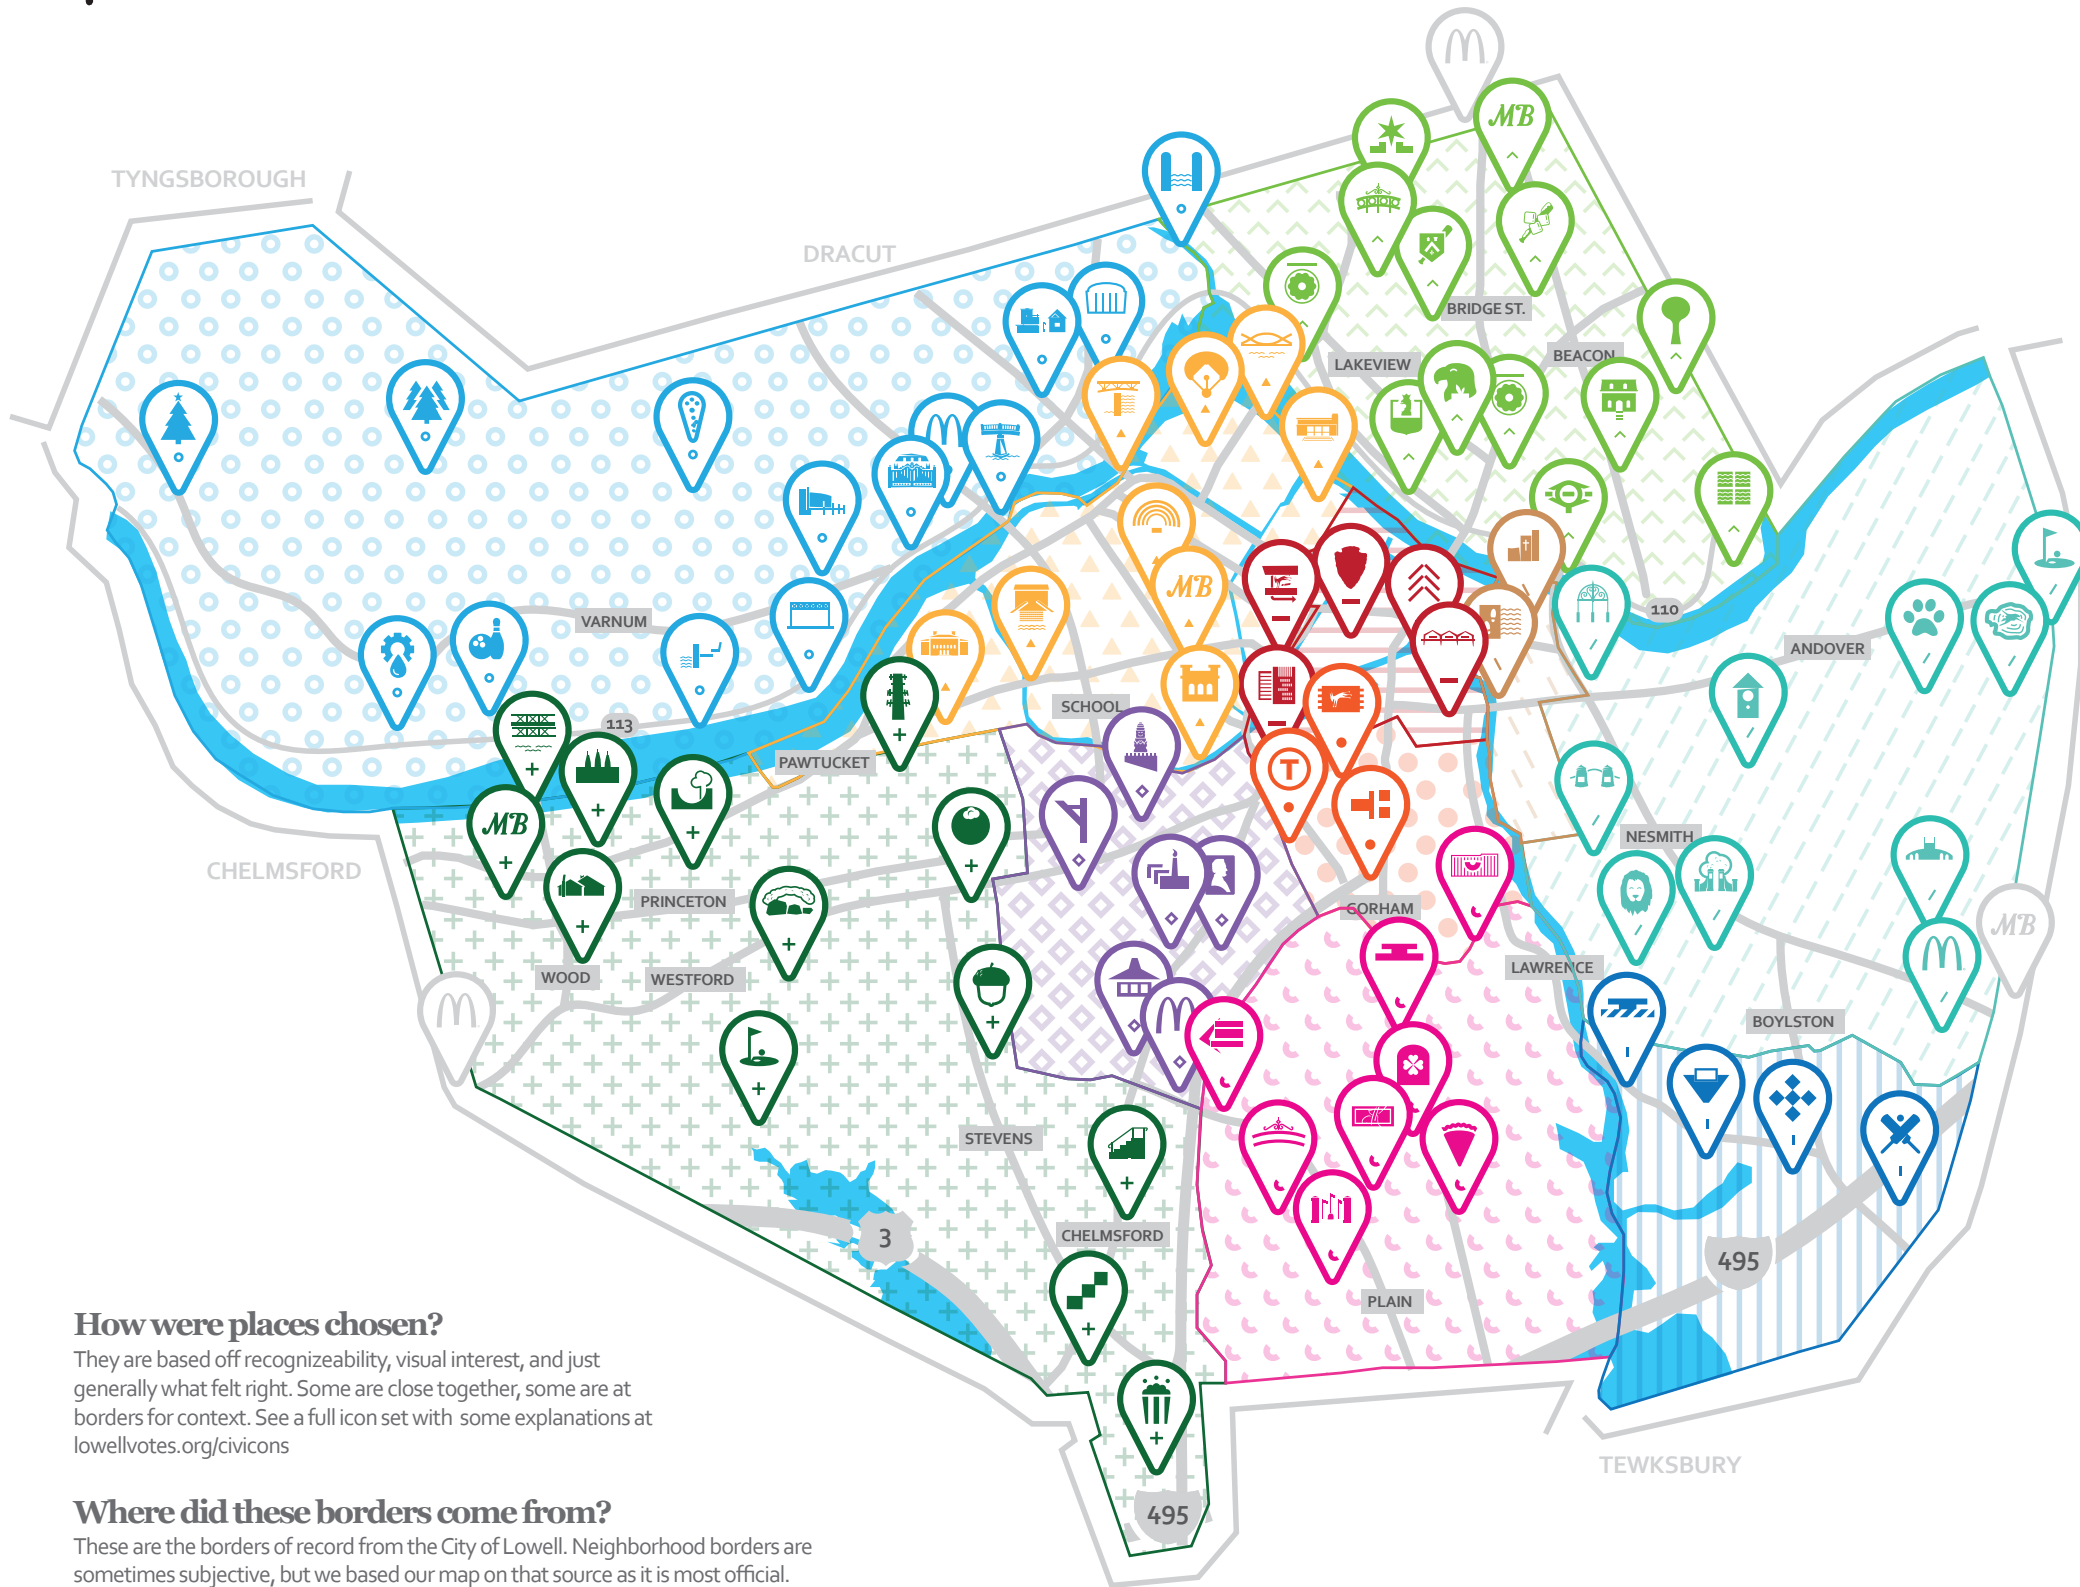

Neighborhood Map

How were places chosen?

They are based off recognizeability, visual interest, and just generally what felt right. Some are close together, some are at borders for context. See a full icon set with some explanations at lowellvotes.org/civicons

Where did these borders come from?

These are the borders of record from the City of Lowell. Neighborhood borders are sometimes subjective, but we based our map on that source as it is most official. <https://www.lowellma.gov/DocumentCenter/View/382/City-Neighborhood-Map-PDF>