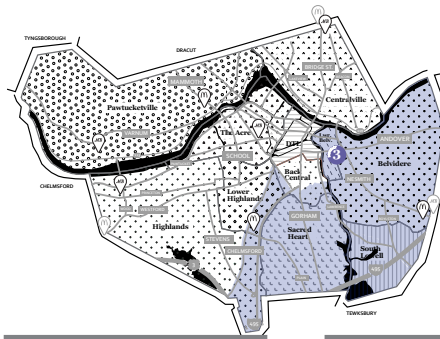

Connie Martin
Belvidere

[Twitter](#) N/A
[Facebook](#) conniemartin.lowellschools
[Instagram](#) N/A
[Website](#) No Website

Preliminary?

NOT QUITE!

Under our system, preliminary elections, used to narrow large fields of candidates, are triggered when there are **double the available seats, +1 more person**. There are two at-large seats, so a field with five or more confirmed candidates will have a preliminary. The top four in an at-large preliminary advance.

GET THE LATEST: LOWELLVOTES.ORG/WHOSRUNNING2021

Who's Running?! School Committee

REFERENCE MAP

NEIGHBORHOODS

- B** Belvidere
- B** Lower Belvidere
- 3** Back Central
- H** Highlands
- H** Lower Highlands
- ♡** Sacred Heart
- Ⓢ** South Lowell