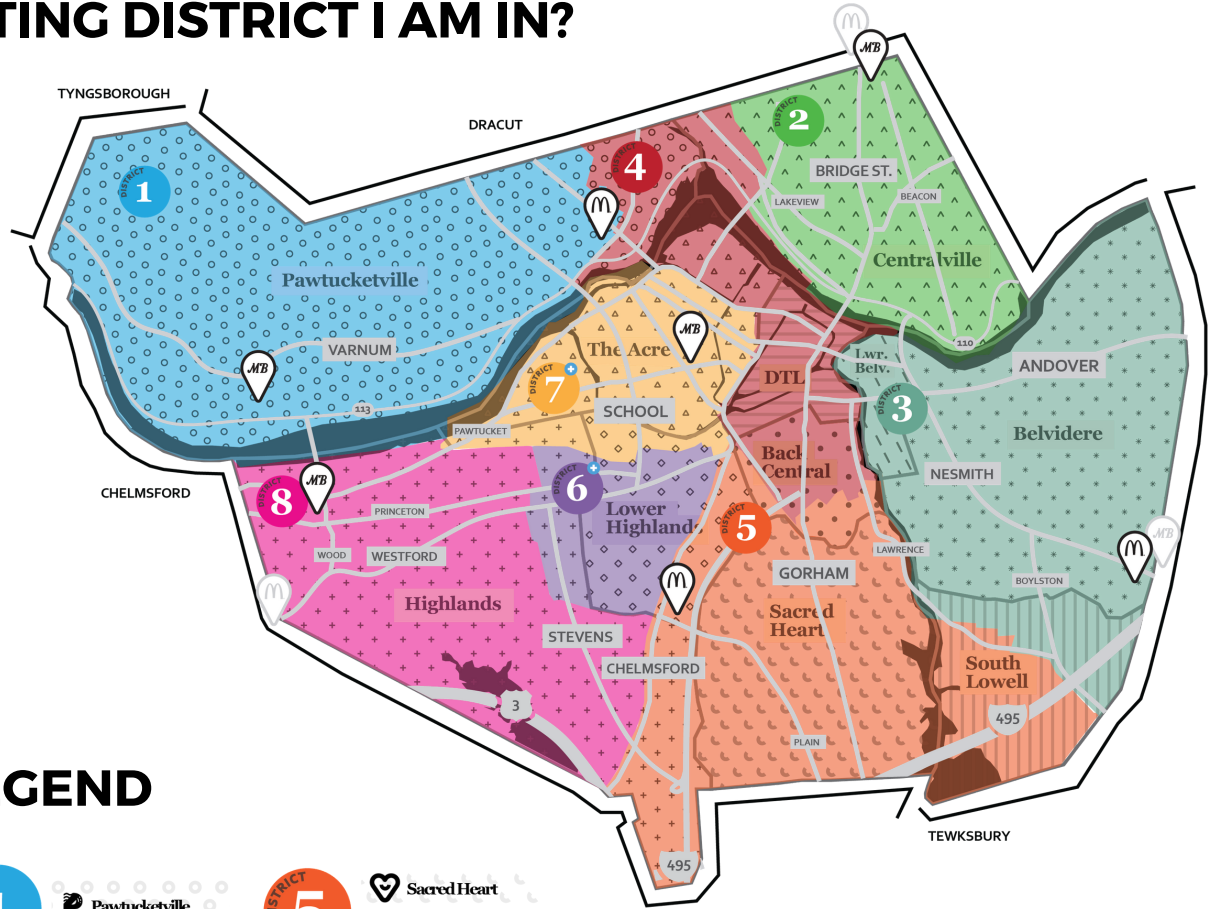

## A GUIDE TO LOWELL'S NEW VOTING SYSTEM

For more information visit [lowellvotes.org](https://lowellvotes.org)

# WHY IS LOWELL'S VOTING SYSTEM CHANGING?

Lowell's new voting system taking effect in 2021 is the result of a Voting Rights Act lawsuit filed against the city. The lawsuit which was settled in 2019 claimed that the city's at-large voting system was unfair to \*BIPOC voters and created inequality within the city of Lowell. In prior years Lowell's City Council and School Committee were chosen at-large, with every seat voted on by the entire city. Now, City Council and School Committee will be elected from voting districts which were established in Fall 2020, with two of the eight districts made up of "majority minority" populations. These voting changes seek to ensure a more representative government by electing candidates who live in all parts of Lowell.

# HOW DO I KNOW WHICH VOTING DISTRICT I AM IN?

## LEGEND

- |                   |  |                   |  |
|-------------------|--|-------------------|--|
| <b>DISTRICT 1</b> | Pawtucketville   | <b>DISTRICT 5</b> | Sacred Heart<br>South Lowell             |
| <b>DISTRICT 2</b> | Centralville   | <b>DISTRICT 6</b> | Lower Highlands<br>Highlands             |
| <b>DISTRICT 3</b> | Belvidere<br>South Lowell<br>Lower Belvidere                           | <b>DISTRICT 7</b> | The Acre<br>Lower Highlands<br>Highlands |
| <b>DISTRICT 4</b> | Downtown<br>Pawtucketville<br>Centralville<br>The Acre<br>Back Central | <b>DISTRICT 8</b> | Highlands                                |